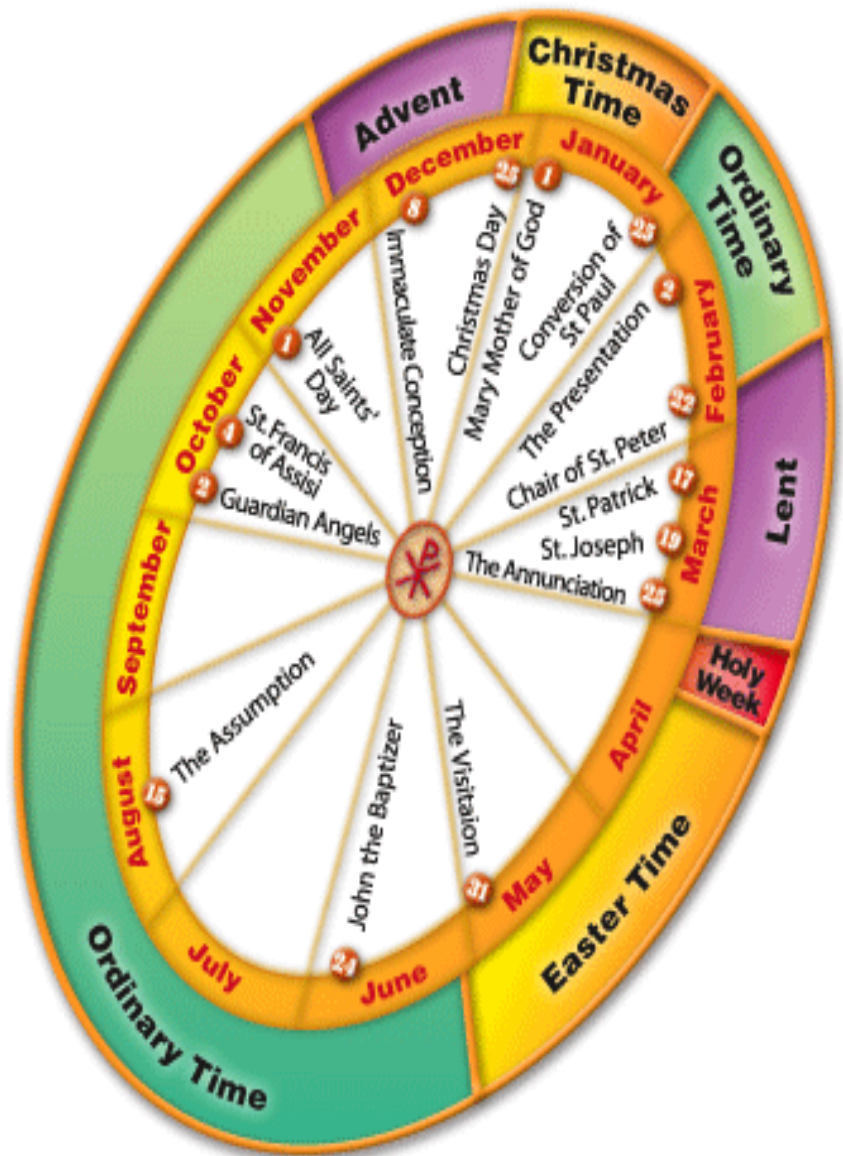

Liturgical Calendar

Explore the mystery of Jesus Christ! With this church calendar you can celebrate the sacred seasons in your parish and family life. The new church year begins with the season of Advent.

Scripture readings are based on 3-year cycles of A, B, and C.

Cycle A focuses on the Gospel of Matthew

Cycle B focuses on the Gospel of Mark

Cycle C focuses on the Gospel of Luke

John's Gospel appears at specific times throughout.

Year	Cycle	Year	Cycle
2005	A	2011	A
2006	B	2012	B
2007	C	2013	C
2008	A	2014	A
2009	B	2015	B
2010	C	2016	C